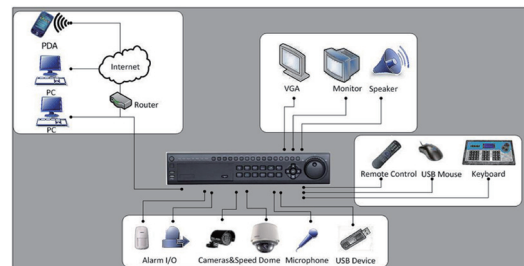

## DS-8104/8108/8116HCI-ST Standalone DVR

### Key Features

- H.264 video compression
- CIF real time and up to 4CIF recording
- Each channel supports dual stream
- Up to 16-ch synchronous playback
- Up to 8 SATA HDD at 2TB each