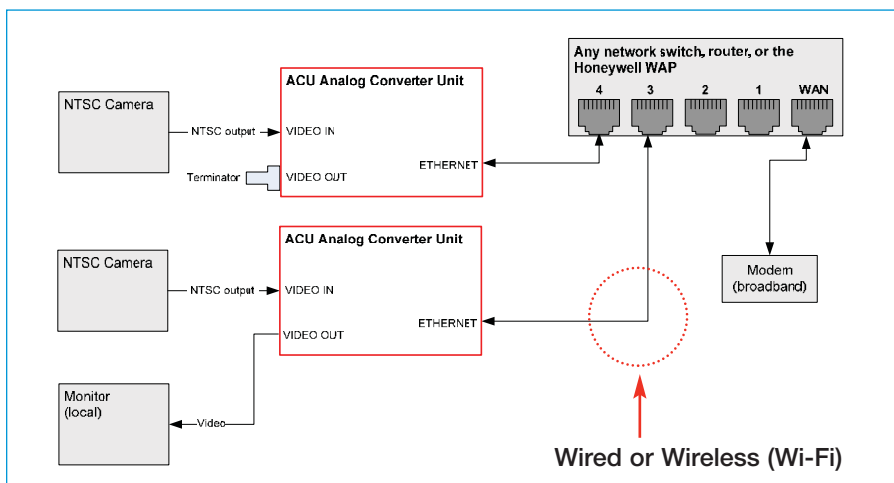

# ACU Camera Kits

INFORMATION FOR DEALERS

**Make Any Analog Camera  
Total Connect-Ready and  
Grow Your RMR!**

**Honeywell**

# Picture the Opportunities

Honeywell's Analog Converter Unit (ACU) can convert any analog camera to digital—providing you with more flexibility for your video installations and the opportunity to offer Total Connect on each and every sale. Just picture what it can do for your business!

- Makes any existing camera Total Connect-ready, letting you offer more customers secure, remote look-in from PCs or compatible smartphones, video motion detection, event notification and more
- Easy plug and play installation
- Connects to any network switch, router or Honeywell's Wireless Access Point (WAP)
- Great opportunity to revisit commercial accounts

- Has a video pass-through connection for direct NTSC video feed to a local monitor
- Includes LED indicators for Network, Active and Power
- Ethernet, connection for CAT5 cable from broadband modem or network to RJ-45 terminal
- Power plug-in 12VDC transformer included