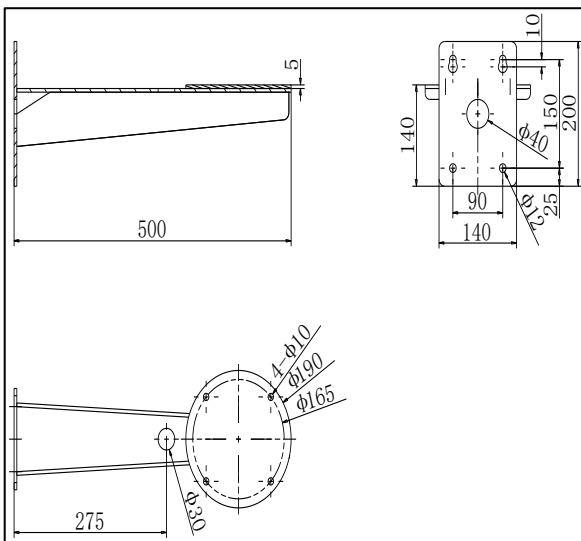

DS-1693ZJ

Wall Mount Bracket for
Positioning System

Features:

- Steel material with surface spray treatment
- Hikvision white

Dimension:

Order Model:

DS-1693ZJ

Parameter:

Model	DS-1693ZJ
Parameters	Wall Mount Bracket for Positioning System
Appearance	Hikvision White
Material	Steel
Dimension	190×200×500mm
Weight	5700g

Notice:

- The bracket should be installed on flat wall
- The wall must be capable of supporting over 3 times as much as the total weight of the camera and the mount.
- The maximum load capacity of the bracket is 50 KG

Note: The actual bracket may vary from the picture above.