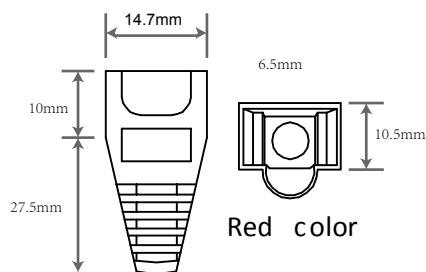

Plastic Cover for RJ45 Plug

linkedpro
byepcom®

Model: LPPG8025RD

Physical Characteristics

Type	Plastic cover
Application	Connector protection
Plug type	RJ45

*For 6.0 mm cable

Accessories

			
TC-5	TC-6	TC5-100	TC6-100