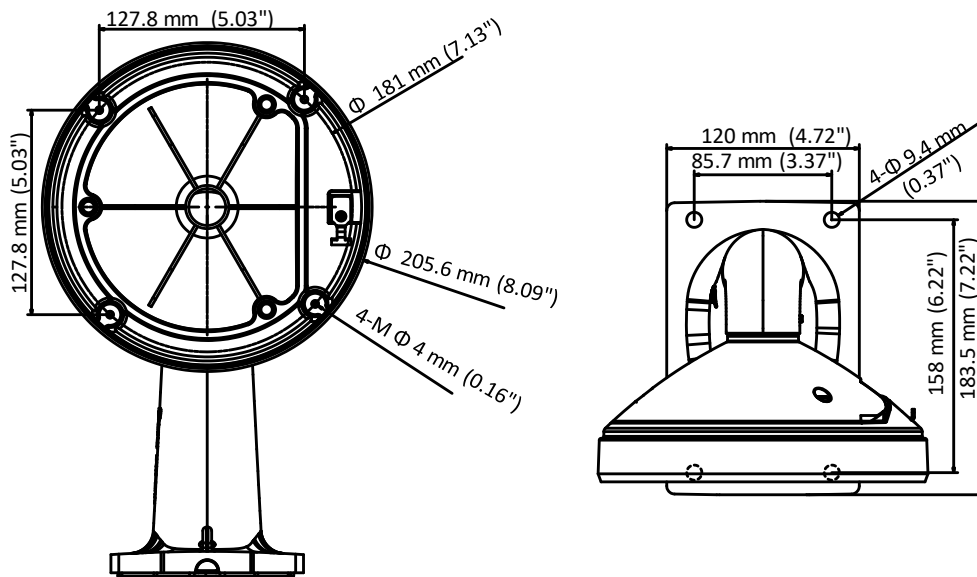

DS-1605ZJ-DM30

Wall Mounting Bracket for Dome Camera

Feature

- Aluminum alloy material with surface spray treatment
- Waterproof design

Dimension

Available Model

DS-1605ZJ-DM30

Parameter

Model	DS-1605ZJ-DM30
Parameters	Wall Mounting Bracket for Dome Camera
Appearance	Hikvision White
Material	Aluminum Alloy
Dimension	205.6 mm × 183.3 mm × 333.6 mm (8.09" × 7.22" × 13.13")
Weight	1620 g (3.57 lb.)

Note

- The bracket should be installed on the flat surface.
- The waterproof rubber is necessary for the outdoor application.
- The wall must be capable of supporting at least 3 times as much as the total weight of the camera and the bracket.
- The bracket's maximum load capacity is 5 Kg (11 lb.).