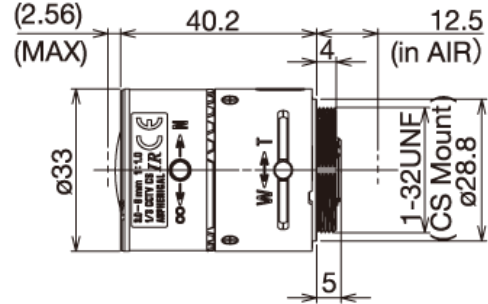

CCTV Lenses/Model : 13VG308ASIR II

Close

CCTV Lenses

13VG308ASIR II

SPECIFICATIONS

		13VG308ASIR II	
Imager Size		1/3	
Mount Type		CS	
Focal Length		3.0 - 8mm	
Aperture Range		1.0 - 360	
Angle of View (Horizontal x Vertical)	1/3	Wide	92.5° x 68.0°
		Tele	35.7° x 26.8°
	1/4	Wide	68.0° x 50.4°
		Tele	26.8° x 20.1°
Focusing Range		0.2m - ∞	
Operation	Focus	Manual with Lock	
	Zoom	Manual with Lock	
	Iris	DC Auto Iris	
Filter Size		-	
Back Focus(in air)		Wide 7.69 - Tele 13.72mm	
Operating Voltage		Open 3.0V Close 0.7V	
Weight		44.8g	
Operating Temperature		-20°C - +60°C	
Wiring Disgram			