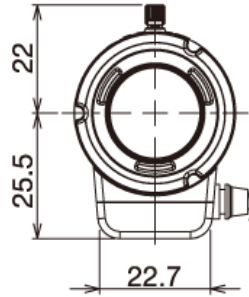

CCTV Lenses/Model : 13VG308ASIR II

Close

CCTV Lenses

13VG308ASIR II

SPECIFICATIONS

		13VG308ASIR II	
Imager Size		1/3	
Mount Type		CS	
Focal Length		3.0 - 8mm	
Aperture Range		1.0 - 360	
Angle of View (Horizontal x Vertical)	1/3	Wide	92.5° x 68.0°
		Tele	35.7° x 26.8°
	1/4	Wide	68.0° x 50.4°
		Tele	26.8° x 20.1°
Focusing Range		0.2m - ∞	
Operation	Focus	Manual with Lock	
	Zoom	Manual with Lock	
	Iris	DC Auto Iris	
Filter Size		-	
Back Focus(in air)		Wide 7.69 - Tele 13.72mm	
Operating Voltage		Open 3.0V Close 0.7V	
Weight		44.8g	
Operating Temperature		-20°C - +60°C	
Wiring Disgram			