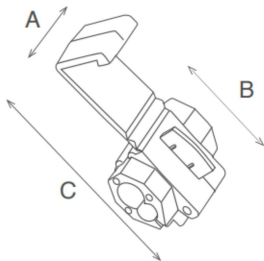

TERMINALES

CLAMSHELL TERMINAL

Characteristics:

- insert wires and snap shut - solid, permanent connection without solder
- Durable insulating thermo-plastic clam body, resealable
- Quickest and easiest way to splice, split or tap wires

Code	Color	Cable AWG	Dimension(mm)			Pieces
			A	B	C	
AECW-1-25	Rojo ●	22 - 16	9.9	10.2	31.1	25
AECW-2	Azul ●	16 - 14	9.8	10.3	31.4	25
AECW-5-5	Amarillo ●	12 - 10	19.4	14.5	30.7	25

* Error range: ±1~3cm