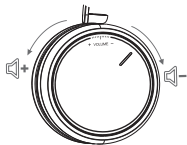

Volume Knob