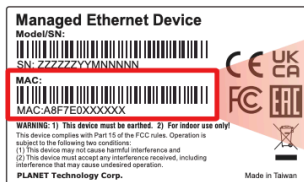

PRIMER ACCESO.

Note

The following console screen is based on the firmware version dated **February of 2024 or after.**

Username: **admin**

Password: **sw + the last 6 characters of the MAC ID in lowercase**

Find the MAC ID on your device label. The default password is "sw" or "mc" followed by the last six lowercase characters of the MAC ID.

MAC ID: A8F7E0XXXXXX

Default Password: swXXXXXX

("x" means the last 6 digits of the MAC address.