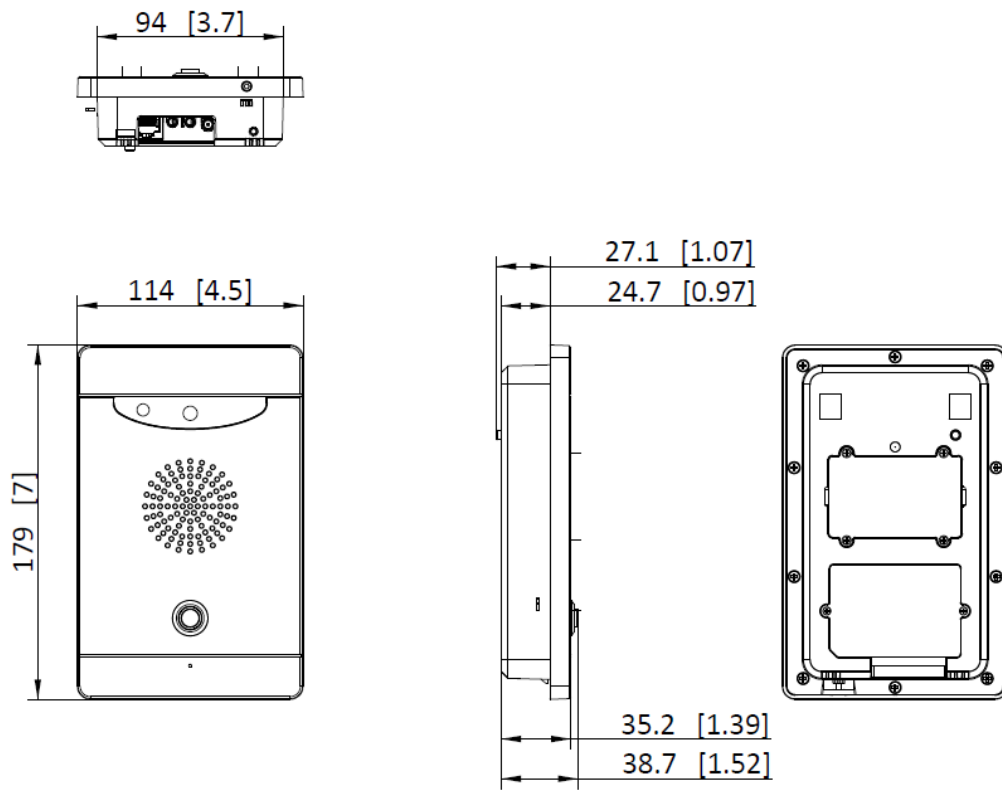

**DS-PEA103-CK1-E1
Video Panic Alarm Panel**

- Supports quick alarm, two-way audio with the management center, and the center supports calling the front-end alarm box.
- 2MP Camera and H.264/H.265 encoding.
- Supports monitoring and broadcasting functions.
- External connection of alarm lights and sirens, and the alarm lights and sirens can be controlled independently.
- Supports device tampering alarm and noise alarm.
- Equipped with a surface mounting hanging plate to achieve surface mounting installation; supports a flush mounting hanging plate to achieve flush installation (optional).
- POE power supply.

▪ Specification

Hardware features	
SD card	Standard Micro SD Card Slot, Max. 256G
Tamper-Proof	Support
Video	
Fill light	Infrared Light
Resolution	1920*1080
Field angle	Horizontal: 86° Vertical: 47° Diagonal: 99°
Day/night switch mode	Auto switching
Video compression standard	H.264,H.265
Frame rate	25fps
Audio	
Audio output	1-ch 3 W Build-in Loudspeaker 1-ch 3.5 mm Audio Interface for External Audio Output
Audio input	1-ch Built-in Omnidirectional Microphone Pickup Distance: 1 m 1-ch 3.5 mm Audio Interface for External Audio Input
Audio encoding/decoding standard	G.711U/PCM/ADPCM/AAC/OPUS
Audio compression code rate	16Kbps,64Kbps
Audio quality	Smart Noise Suppression
Electrical characteristics	
Power supply	12 VDC
Operation humidity	10% to 90%
Operation temperature	-25°C to 55°C
Power consumption	≤ 8W
General	
IK rate	IK08
IP rate	IP65
Installation method	Wall-mounted and Embedded-mounted
Dimension(WxHxD)	114 mm × 179mm × 41.1 mm
Application scenario	Outdoor
Shell material	Aluminium Alloy
Device management	
Alarm output	2
Alarm input	2

▪ Available Model

DS-PEA103-CK1-E1

▪ Dimension

See Far, Go Further

www.hikvision.com
support@hikvision.com