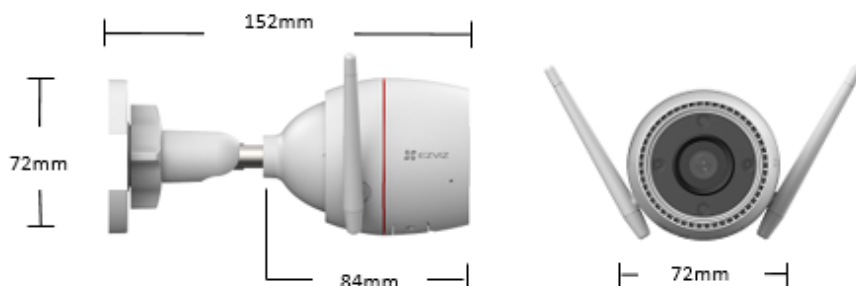

## Dimension

# Specifications

<b>Model</b>	<b>CS-H3c-R100-1J5WKFL</b>
<b>General</b>	
Dimensions	72mm × 84mm × 152mm(2.83 " × 3.31 " × 5.98 " )
Package Dimensions	227mm × 100mm× 92mm(8.94 " × 3.94 " × 3.62 " )
Weight	Product: 330g(11.64oz) With Package: 539g(19.01oz)
IP Grade	IP67
Operating Conditions	-22°F to 122 °F (-30°C ~ 50°C ); Humidity 95% or less ( non-condensing)
<b>Camera</b>	
Image sensor	1/2.7"Progressive Scan CMOS
Shutter Speed	Self-adaptive shutter
Lens	4mm @ F1.6, view angle:104°(Diagonal), 87° (Horizontal), 53° (Vertica) 2.8mm@F1.6, view angle: 125°(Diagonal), 103° (Horizontal), 58° (Vertica)
Minimum illumination	0.01 lux @(F1.6,AGC ON) ,0 Lux with IR
Lens Mount	M12
Day / Night Switch	IR-Cut filter with auto-switching
DNR	3D DNR
WDR	Digital WDR
BLC	Supports
IR Night Vision Distance	Up to 98 ft / 30 m
<b>Video &amp; Audio</b>	
Max. Resolution	2880*1620
Frame Rate	Max: 30fps; Self-Adaptive during network transmission
Video Compression	H.265/H.264
Video Bit Rate	Quad-HD; Full HD; Hi-Def; Standard
Audio Bit Rate	Self-Adaptive
<b>Network</b>	
Standard	IEEE802.11b, 802.11g, 802.11n
Frequency Range	2.4GHz ~ 2.4835 GHz
Channel Bandwidth	Supports 20MHz
Security	64/128-bit WEP, WPA/WPA2, WPA-PSK/WPA2-PSK
Transmission Rate	11b: 11Mbps,11g: 54Mbps,11n: 144Mbps
Wi-Fi Pairing	AP Pairing
Protocol	EZVIZ Cloud Proprietary Protocol
Interface Protocol	EZVIZ Cloud Proprietary Protocol
Wired network	RJ45 × 1 (10M/100M Adaptive Ethernet Port)
<b>Function</b>	
Detection	Motion Detection, AI-Powered Human Shape Detection, Waving-Hand Detection
Customized Alert Area	Supports
Integration	Works with Alexa, Google Assistant
General Function	Anti-Flicker, Dual-Stream, Heart Beat, Mirror Image, Password Protection, Watermark
<b>Storage</b>	
Local Storage	Supports microSD card (Up to 512 GB)
Cloud Storage	Supports EZVIZ CloudPlay storage (Subscription required)
<b>Power</b>	
Wiring	Hard-Wired
Power Supply	DC 12V/1A
Power Consumption	Max. 9W