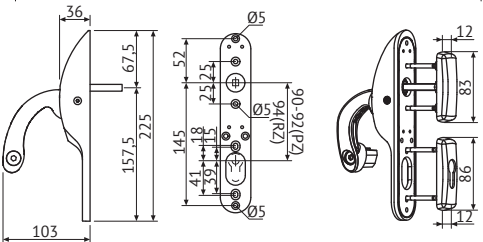

Description:

DIN Panic bar for Abloy EN1125 approved lock cases (mechanical and electromechanical) where Panic bar always open the door in case of an emergency. Suitable for solid and narrow stile doors, both single- and double leaf versions.

Overview of Advantages

- ABLOY PANIC BARS extremely high durability is tested according to EN1125 more above 1 million cycles.
- Same design with Abloy new long plates.

Technical data

Material	-
Surfaces	Bright chrome (Cr), Satin chrome (HCr), Brushed nicke (NiHa), Antimicrobial painted ACTIVE Val (white)/Mus (black)/Har (gray)/Gra (graphite)
Standards	EN 1125
Suitable for fire doors	Yes
Delivery batch	1 unit
Product code	PBE011