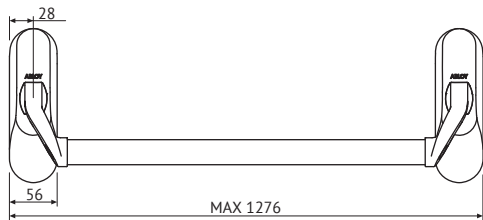

Description:

DIN Panic bar for Abloy EN1125 approved lock cases (mechanical and electromechanical) where Panic bar always open the door in case of an emergency. Suitable for solid and narrow stile doors, both single- and double leaf versions.

Overview of Advantages

- ABLOY PANIC BARS extremely high durability is tested according to EN1125 more above 1 million cycles.
- Same design with Abloy new long plates.

Technical data

Material	-
Surfaces	Bright chrome (Cr), Satin chrome (HCr), Brushed nicke (NiHa), Antimicrobial painted ACTIVE Val (white)/Mus (black)/Har (gray)/Gra (graphite)
Standards	EN 1125
Suitable for fire doors	Yes
Delivery batch	1 unit
Product code	PBE011