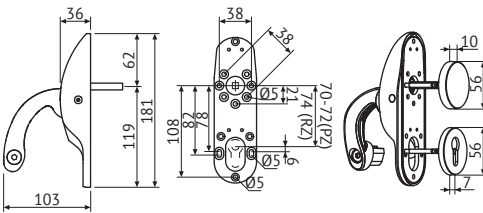

Description:

DIN Panic bar for Abloy EN1125 approved lock cases (mechanical and electromechanical) where Panic bar always open the door in case of an emergency. Suitable for solid and narrow stile doors, both single- and double leaf versions.

Overview of Advantages

- ABLOY PANIC BARS extremely high durability is tested according to EN1125 more above 1 million cycles.
- Same design with Abloy new long plates.

Technical data

Material	-
Surfaces	Bright chrome (Cr), Satin chrome (HCr), Brushed nicke (NiHa), Antimicrobial painted ACTIVE Val (white)/Mus (black)/Har (gray)/Gra (graphite)
Standards	EN 1125
Suitable for fire doors	Yes
Delivery batch	1 unit
Product code	PBE011