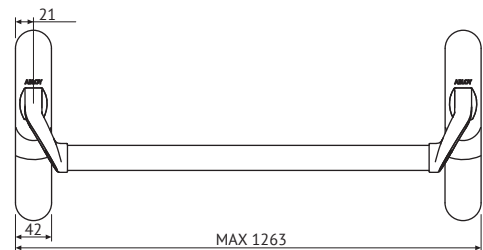

Description:

DIN Panic bar for Abloy EN1125 approved lock cases (mechanical and electromechanical) where Panic bar always open the door in case of an emergency. Suitable for solid and narrow stile doors, both single- and double leaf versions.

Overview of Advantages

- ABLOY PANIC BARS extremely high durability is tested according to EN1125 more above 1 million cycles.
- Same design with Abloy new long plates.

Technical data

Material	-
Surfaces	Bright chrome (Cr), Satin chrome (HCr), Brushed nicke (NiHa), Antimicrobial painted ACTIVE Val (white)/Mus (black)/Har (gray)/Gra (graphite)
Standards	EN 1125
Suitable for fire doors	Yes
Delivery batch	1 unit
Product code	PBE011