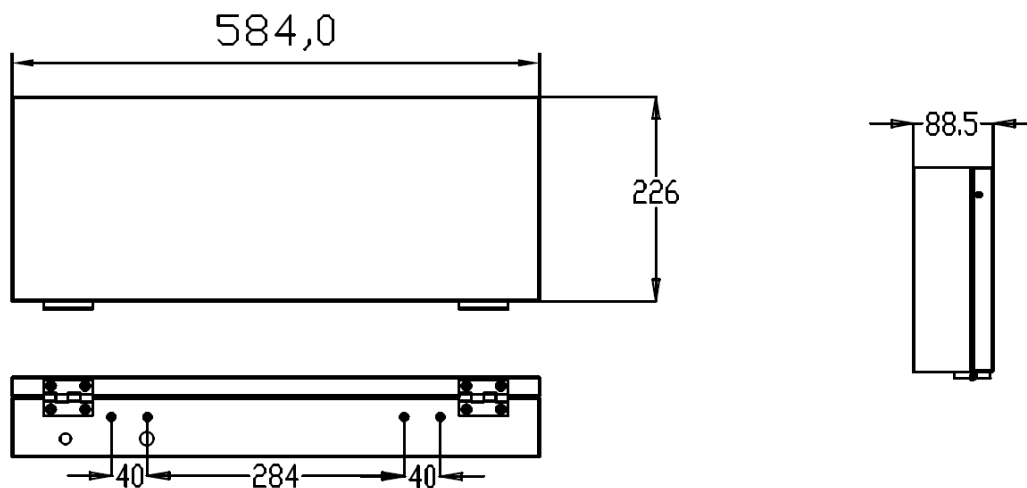

DS-TVL121-3-5D**Indoor, seven-color, Single Row, Led Screen**

- Equipped with standard RS485/RJ45 communication mode
- LED module supports shift left, shift up, upward expanding, downward expanding, Real-time display
- LED module supports 7 colors display, Remaining parking number display
- Mounting mode: Hoisting
- Logic address 0~255

▪ Specification

Display Screen	
Display Content	Support 3 numbers 1 arrow display
Display Color	Red/Green/Yellow/Blue/Cyan/Magenta/White
Display Mode	Shift left, Shift up, Upward expanding, Downward expanding
Scanning Mode	1/16 A Model Scanning
Display Icon	Pregnant Women/Disabled/Women/Charging
Communication Mode	RS485/RJ45
General	
Power Supply	110 VAC – 220 VAC
Power Consumption	Max. 14W
Dimensions	584 × 226 × 89 mm (23.0 × 8.9 × 3.5 inch)
Weight	5 kg (11.0 lb.)
Weight (with Package)	8.5 kg (18.7 lb.)
Dimensions (with Package)	810 × 360 × 150 mm (31.9 × 14.2 × 5.9 inch)

▪ Available Model

DS-TVL121-3-5D

▪ Dimension

DS-TVL121-3-5D

See Far, Go Further

www.hikvision.com
support@hikvision.com