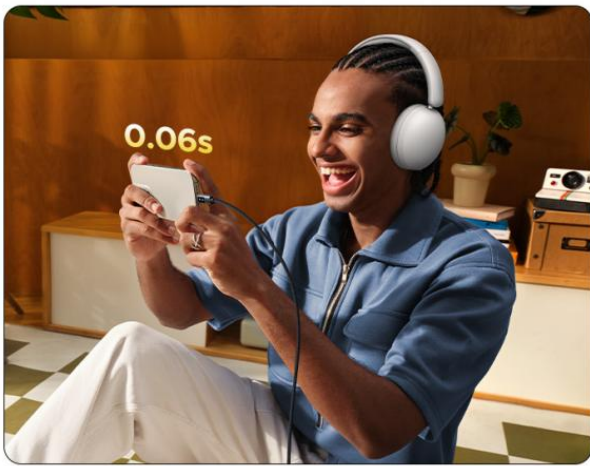

45017/45018
HiTune Max2 Headphones

Specifications

- * Color: 45017 white/ 45018 black
- * Bluetooth Version: 5.4
- * Max. RF Output Power: 4dBm
- * Transmission Distance: 10m/33ft Max (no blocking)
- * Bluetooth Profile: HFP/AVRCP/A2DP/BLE/SPP
- * Codecs: AAC/SBC
- * Frequency Response: 20Hz-20kHz
- * Charging Port: USB-C
- * Charging Case Battery: Polymer Lithium-ion Battery
- * Battery Capacity: 600mAh 3.7V (2.22Wh)
- * Charging Input: 5V= 600 mA
- * Charging Time: 1.5 hours
- * Operating Time: About 80 hours

Selling points
0.06s Ultra Low Latency

When you play games you can be faster than other players and provide a better experience

80 Hours
Wireless Playtime

5 Minutes of Charging for
5 Hours of Playback

Full Charge
Supports
1500 Songs