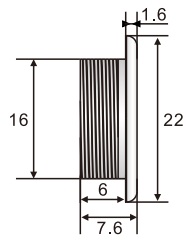

PB-FG-01

PB-FG-02

M12插头式连接线(猪尾式)示例图
M12 pigtail connector

M18红外固定罩/M18 infrared fixed hood

图片

PICTURE

M18x1

型号/Model	PC-FC-1
外壳材料/Housing material	PC+ABS

尺寸图
Dimensional drawing

备注:安装板厚度2mm以内
Note: The thickness of the installation plate is within 2mm

备注:只适用于光电对射类产品

Note: Only applicable to photoelectric radiation products