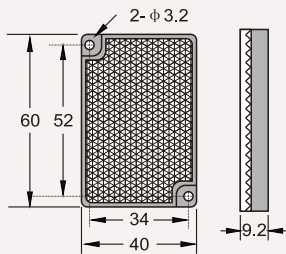

CT8-4Z3X-Z30

M8 母插/Female plug

CZ8-3K3X-Z2M

CZ8-4K3X-Z2M

M8 母插/Female plug

CZ8-3K3X-W2M

CZ8-4K3X-W2M

反射板(单位: mm)/Reflector(Unit: mm)

PB-FG-01

PB-FG-02

M12插头式连接线(猪尾式)示例图
M12 pigtail connector

M18红外固定罩/M18 infrared fixed hood

图片

PICTURE

M18x1

型号/Model	PC-FC-1
外壳材料/Housing material	PC+ABS

尺寸图
Dimensional drawing

备注:安装板厚度2mm以内
Note: The thickness of the installation plate is within 2mm

备注:只适用于光电对射类产品

Note: Only applicable to photoelectric radiation products