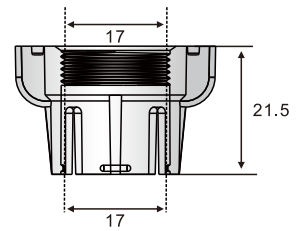

PB-FG-01

PB-FG-02

M12插头式连接线(猪尾式)示例图
M12 pigtail connector

M18红外固定罩/M18 infrared fixed hood

图片

PICTURE

M18x1

型号/Model	PC-FC-1
外壳材料/Housing material	PC+ABS

尺寸图
Dimensional drawing

备注:安装板厚度2mm以内
Note: The thickness of the installation plate is within 2mm

备注:只适用于光电对射类产品

Note: Only applicable to photoelectric radiation products