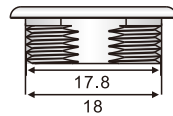

PB-FG-01

PB-FG-02

M12插头式连接线(猪尾式)示例图
M12 pigtail connector

M18红外固定罩/M18 infrared fixed hood

图片

PICTURE

M18x1

型号/Model	PC-FC-1
外壳材料/Housing material	PC+ABS

尺寸图
Dimensional drawing

备注:安装板厚度2mm以内
Note: The thickness of the installation plate is within 2mm

备注:只适用于光电对射类产品

Note: Only applicable to photoelectric radiation products