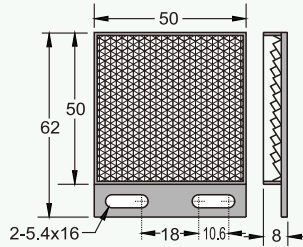

CT8-4Z3X-Z30

M8 母插/Female plug

CZ8-3K3X-Z2M

CZ8-4K3X-Z2M

M8 母插/Female plug

CZ8-3K3X-W2M

CZ8-4K3X-W2M

反射板(单位: mm)/Reflector(Unit: mm)

PB-FG-01

PB-FG-02

M12插头式连接线(猪尾式)示例图
M12 pigtail connector

M18红外固定罩/M18 infrared fixed hood

图片

PICTURE

M18x1

型号/Model	PC-FC-1
外壳材料/Housing material	PC+ABS

尺寸图
Dimensional drawing

备注:安装板厚度2mm以内
Note: The thickness of the installation plate is within 2mm

备注:只适用于光电对射类产品

Note: Only applicable to photoelectric radiation products