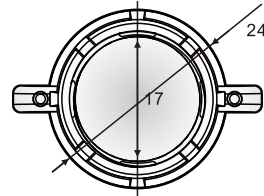

CT8-4Z3X-Z30

M8 母插/Female plug

CZ8-3K3X-Z2M

CZ8-4K3X-Z2M

M8 母插/Female plug

CZ8-3K3X-W2M

CZ8-4K3X-W2M

反射板(单位: mm)/Reflector(Unit: mm)

PB-FG-01

PB-FG-02

M12插头式连接线(猪尾式)示例图
M12 pigtail connector

M18红外固定罩/M18 infrared fixed hood

图片

PICTURE

M18x1

型号/Model	PC-FC-1
外壳材料/Housing material	PC+ABS

尺寸图
Dimensional drawing

备注:安装板厚度2mm以内
Note: The thickness of the installation plate is within 2mm

备注:只适用于光电对射类产品

Note: Only applicable to photoelectric radiation products