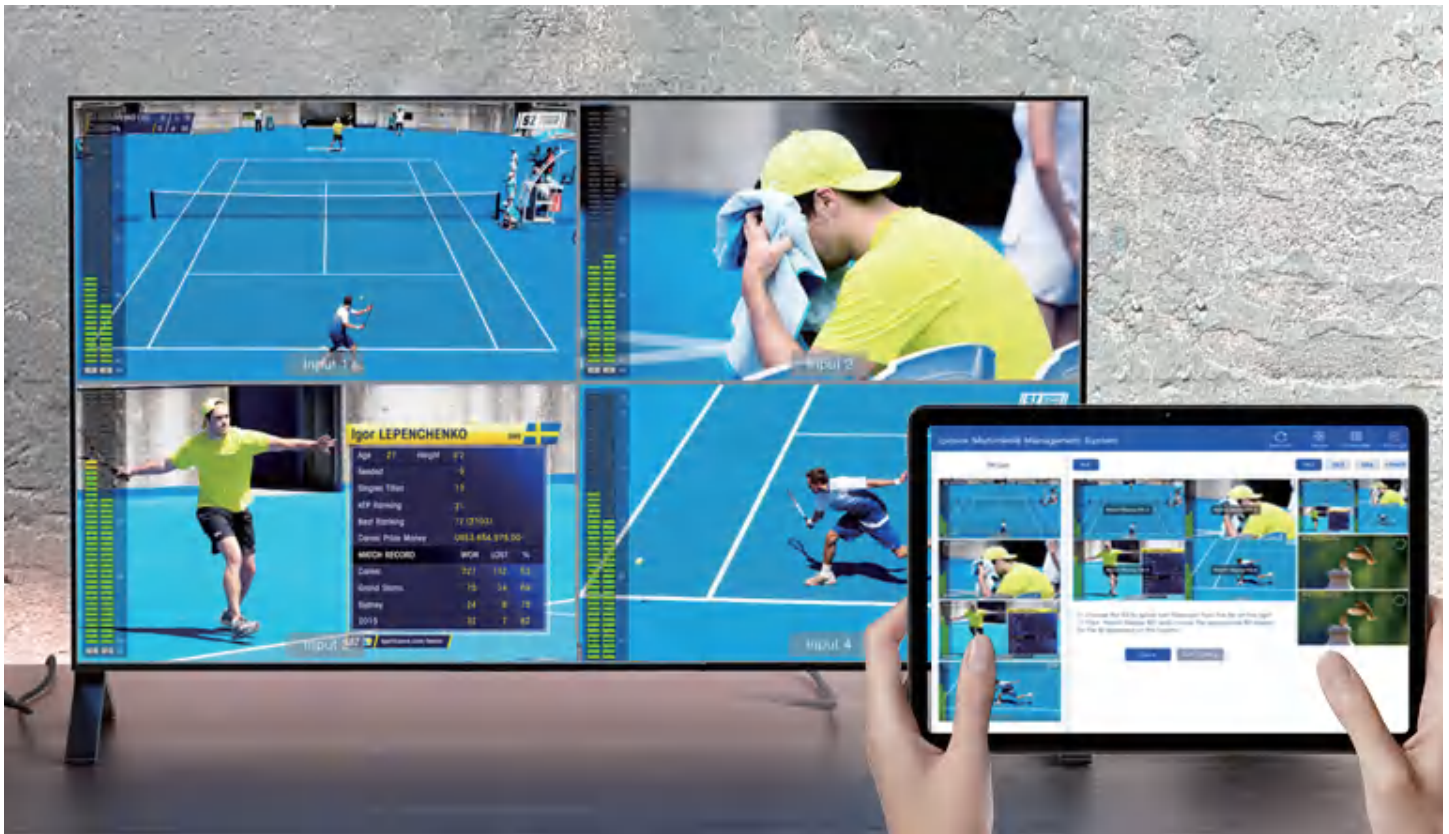

ipcolor Multimedia Control System

Discover Ultimate and All-in-one over IP Control Solution tailored to your business.

AVoverIP + 5x5 Video Wall

TT-MOIP-TX
TT-MOIP-RX

AVoverIP + Multi-view

TT-RX-Multiviewer

AVoverIP + Audio

TT-MOIP-A-TX
TT-MOIP-A-RX