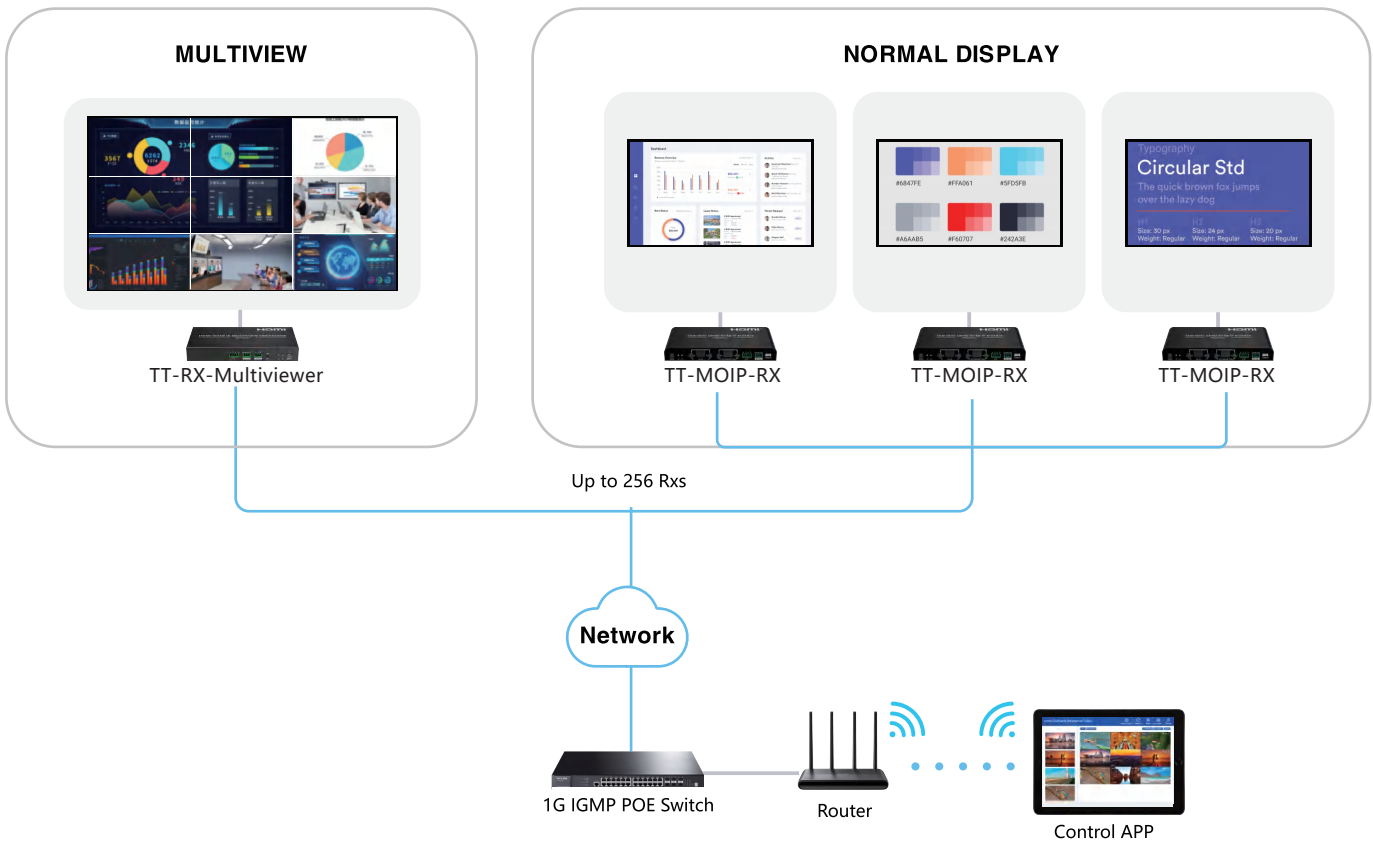

EFFORTLESSLY CONTROL AND MANAGE YOUR VIDEO SYSTEM WITH OUR USER-FRIENDLY APP!

Available on Windows, macOS, iOS, and Android

Multiple matrix configuration

Supports one-to-one, one-to-many, and many-to-many AV over IP matrix.

Intuitive Video Wall Configuration

Choose from pre-configured video wall presets or create your own.

Intuitive Multi-view Configuration

Allows a single decoder unit to process up to 9 signals, enabling windowing, roaming, overlaying, and splicing for dynamic displays.

1G Ethernet

120M

3.5mm L/R Audio Output

Connection Diagram (Multiview)

AVoverIP + Audio

Superior All-in-One Visualization Control with Audio Processing

TT-MOIP-A-TX TT-MOIP-A-RX

Compact Over IP Audio Matrix Extender

One to One
One to Many
Switches Cascade

1G Ethernet

120M

APP Control

Stable 24/7
Operation

Lightning Protection
Surge Protection
ESD Protection

6.35mm L/R Audio
RCA L/R Audio
LGR L/R Audio

Connection Diagram