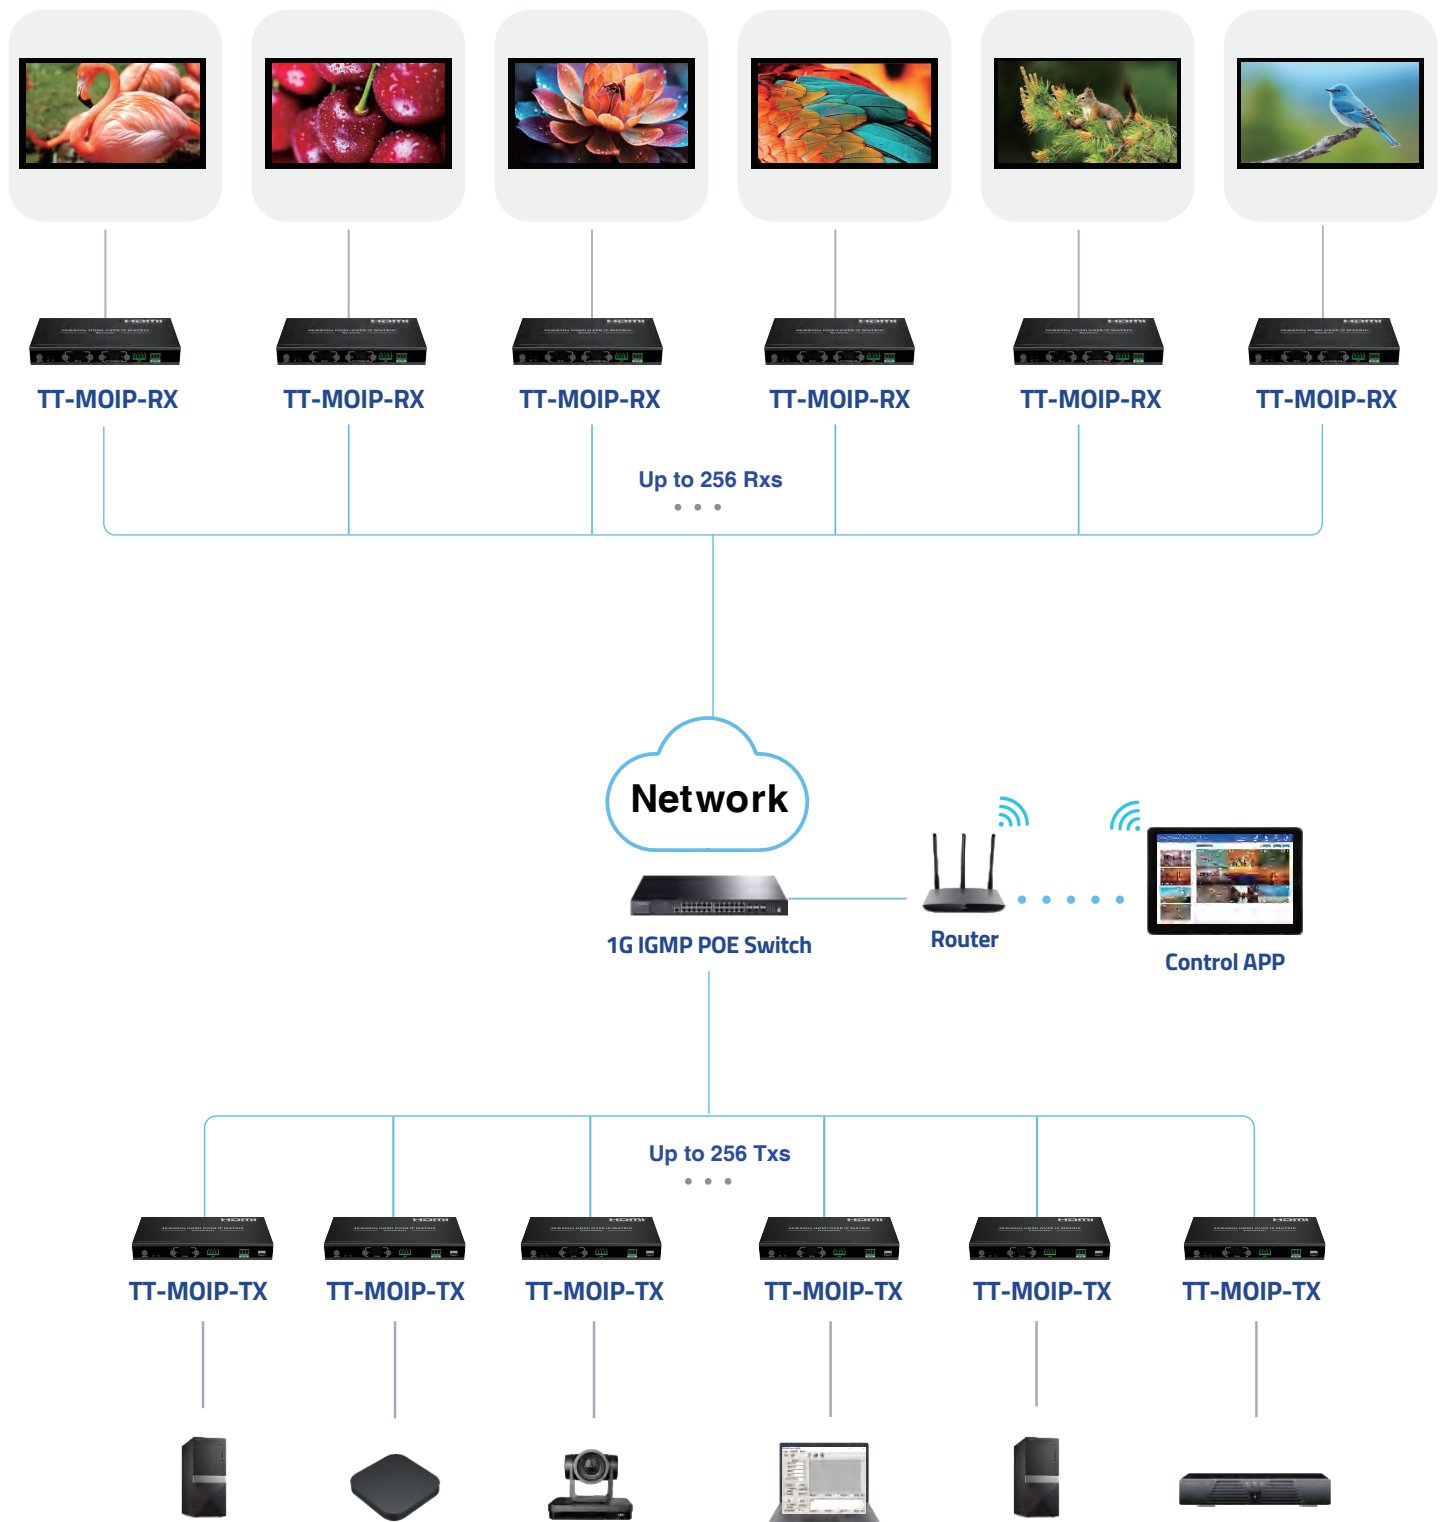

Seamless Switching

Control and switching between multiple sources for uninterrupted experiences while transitioning from one presentation source to another.

Multiple Control Options

iMCS integrates bi-directional infrared, serial port control and I/O control, seamless switching between remote control of home appliances and debugging of industrial equipment.

EFFORTLESSLY CONTROL AND MANAGE YOUR VIDEO SYSTEM WITH OUR USER-FRIENDLY APP!

Available on Windows, macOS, iOS, and Android

Multiple matrix configuration

Supports one-to-one, one-to-many, and many-to-many AV over IP matrix.

Intuitive Video Wall Configuration

Choose from pre-configured video wall presets or create your own.

Intuitive Multi-view Configuration

Allows a single decoder unit to process up to 9 signals, enabling windowing, roaming, overlaying, and splicing for dynamic displays.

Connection Diagram (Matrix)

AVoverIP + 5x5 Video Wall

Superior All-in-One Visualization Control with Scalable Matrix/Video Wall Processing

TT-MOIP-TX TT-MOIP-RX

4K@60Hz 4:4:4 120M Over 1G IP HDMI POE
Extender with RS232 and I/O Control