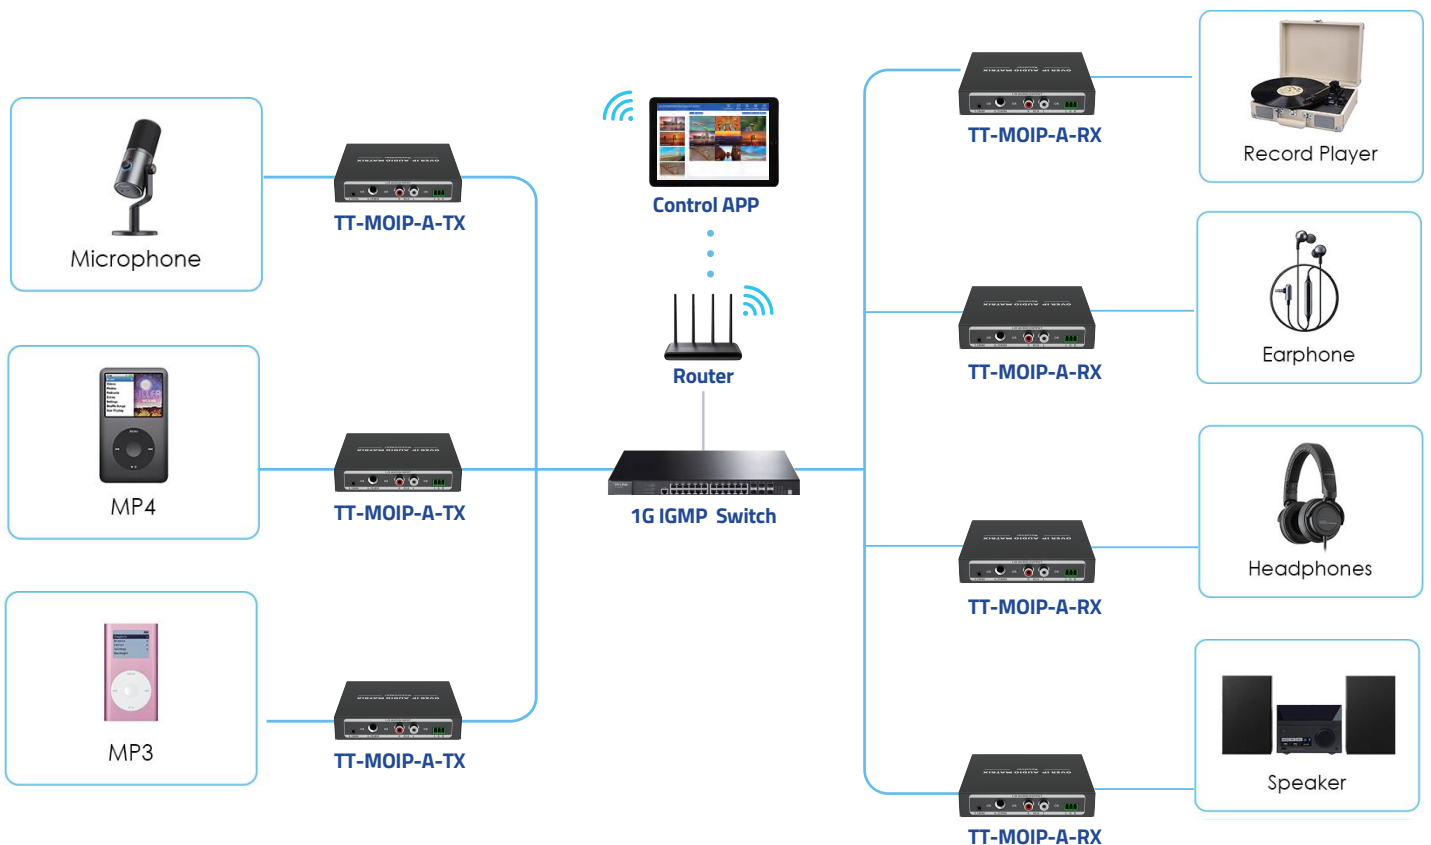

1G Ethernet

120M

3.5mm L/R Audio Output

Connection Diagram (Multiview)

AVoverIP + Audio

Superior All-in-One Visualization Control with Audio Processing

TT-MOIP-A-TX TT-MOIP-A-RX

Compact Over IP Audio Matrix Extender

One to One
One to Many
Switches Cascade

1G Ethernet

120M

APP Control

Stable 24/7
Operation

Lightning Protection
Surge Protection
ESD Protection

6.35mm L/R Audio
RCA L/R Audio
LGR L/R Audio

Connection Diagram

ipcolor Multimedia Control System

Product NO.	TT-MOIP	TT-RX-Multiviewer	TT-MOIP-A
Max.Video Resolution	3840x2160@60Hz	3840x2160 @60Hz	/
Extension Distance	120m	120m	120m
HDMI Loop Out	√	×	×
RS232	√	√	×
RS485	×	√	×
IR Learning	√	√	×
IR passback	Bi-directional IR	×	×
I/O	√	√	×
Video Wall	Up to 5x5	×	×
Multi-view	Up to 3x3	Up to 3x3	×
POE	√	√	×
	One-to-one	One-to-one	One-to-one
	One-to-many	One-to-many	One-to-many
	Many-to-many	Many-to-many	Many-to-many
	Switch Cascade	Switch Cascade	Switch Cascade
3.5mm L/R Audio	×	×	√
6.35mm L/R Audio	×	×	√
RCA L/R Audio	×	×	√
LGR L/R Audio	×	×	√
App Control	√	√	√