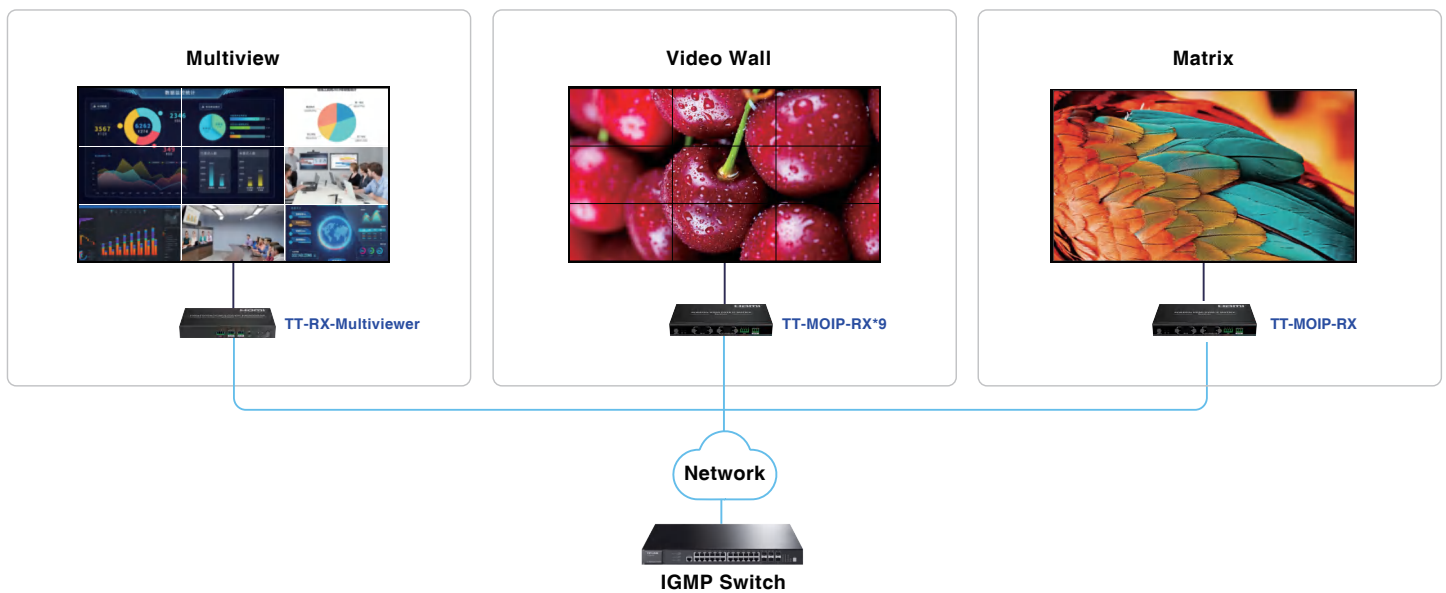

AVoverIP + Audio

TT-MOIP-A-TX
 TT-MOIP-A-RX

Advantages of ipcolor Multimedia Control System

ipolor STREAM High Quality AV & Medium Compression iMCS employee ipolor STREAM Technology which deliver revolutionary performance with low-latency and high quality video and audio at resolutions up to 4K@60Hz

Simultaneous Multiview & Video Wall & Matrix Support

Unlock unparalleled flexibility with seamlessly compose multiview and video wall simultaneously for unlimited sharing and collaboration and cutting extra Receivers cost via ultra-easy APP control.

POE(Power over Ethernet) Support

Efficiently transmits power and video signals through standard Ethernet cables (CAT5E/6/7). No separate power source is required at the receiving end, saving costs and minimizing clutter. Ideal for tight spaces, this feature enhances convenience in confined installations.

Intuitive Video Wall Configuration

Choose from pre-configured video wall presets or create your own.

Intuitive Multi-view Configuration

Allows a single decoder unit to process up to 9 signals, enabling windowing, roaming, overlaying, and splicing for dynamic displays.