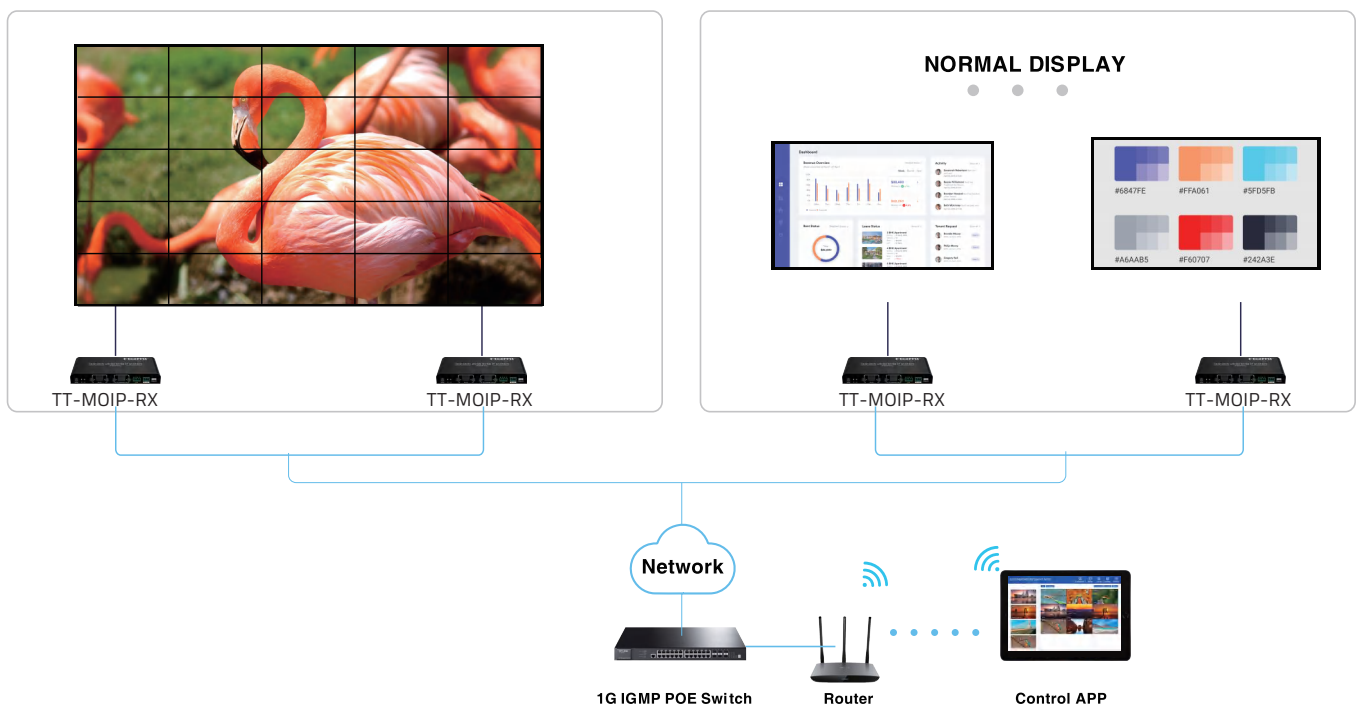

Intuitive Video Wall Configuration

Choose from pre-configured video wall presets or create your own.

Intuitive Multi-view Configuration

Allows a single decoder unit to process up to 9 signals, enabling windowing, roaming, overlaying, and splicing for dynamic displays.

ipcolor STREAM

1G Ethernet

120M

RS-232/
I/O Control

POE

Many-to-Many

HDMI Loop-out

APP Control

3.5mm L/R
Audio Output

Bi-directional IR
Pass-back

Stable 24/7
Operation

Lightning Protection
Surge Protection
ESD Protection

Connection Diagram

AVoverIP + Multi-view

Superior All-in-One Visualization Control with Scalable Multi-view Processing