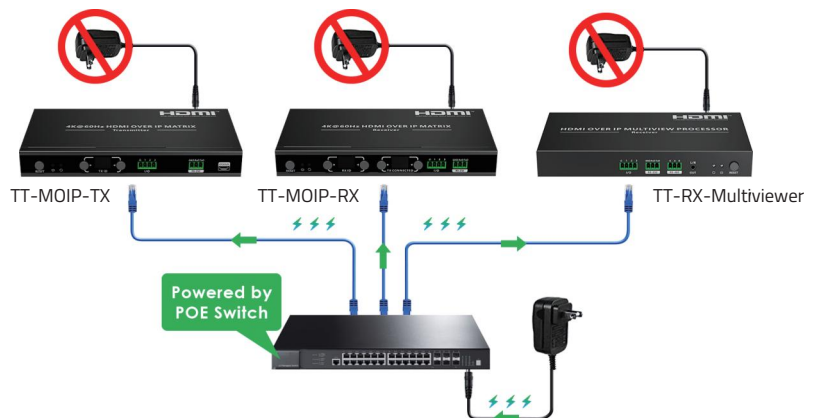

AVoverIP + Audio

TT-MOIP-A-TX
 TT-MOIP-A-RX

Advantages of ipcolor Multimedia Control System

ipolor STREAM High Quality AV & Medium Compression iMCS employee ipolor STREAM Technology which deliver revolutionary performance with low-latency and high quality video and audio at resolutions up to 4K@60Hz

POE(Power over Ethernet) Support

Efficiently transmits power and video signals through standard Ethernet cables (CAT5E/6/7). No separate power source is required at the receiving end, saving costs and minimizing clutter. Ideal for tight spaces, this feature enhances convenience in confined installations.

Totally Free & User-friendly iMCS APP

Ultimate Scalable and Flexible Over 1G IP Matrix/Video Wall/Multi-view/
KVM/Audio/Controller

Real-time Preview

Monitor all system devices status instantly on a single tablet dashboard screen.

Intuitive Video Wall Configuration

Choose from pre-configured video wall presets or create your own.

Intuitive Multi-view Configuration

Allows a single decoder unit to process up to 9 signals, enabling windowing, roaming, overlaying, and splicing for dynamic displays.