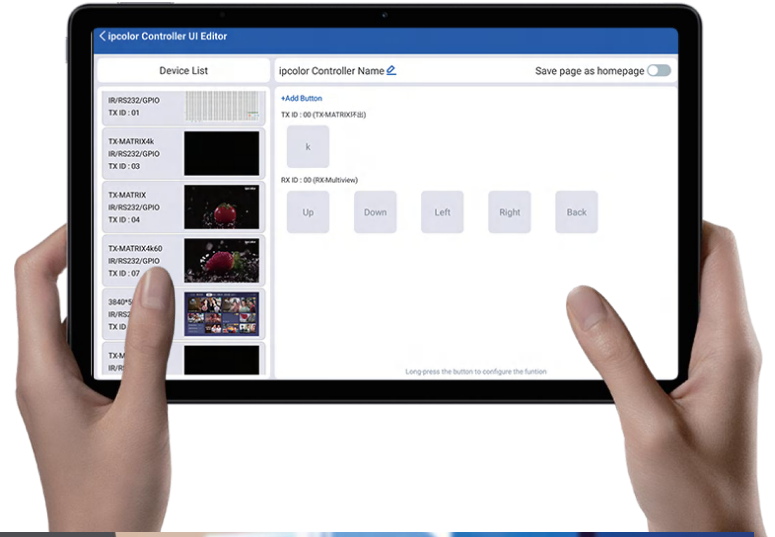

Totally Free & User-friendly iMCS APP

Ultimate Scalable and Flexible Over 1G IP Matrix/Video Wall/Multi-view/
KVM/Audio/Controller

Real-time Preview

Monitor all system devices status instantly on a single tablet dashboard screen.

Seamless Switching

Control and switching between multiple sources for uninterrupted experiences while transitioning from one presentation source to another.

Multiple Control Options

iMCS integrates bi-directional infrared, serial port control and I/O control, seamless switching between remote control of home appliances and debugging of industrial equipment.

EFFORTLESSLY CONTROL AND MANAGE YOUR VIDEO SYSTEM WITH OUR USER-FRIENDLY APP!

Available on Windows, macOS, iOS, and Android

Multiple matrix configuration

Supports one-to-one, one-to-many, and many-to-many AV over IP matrix.

Intuitive Video Wall Configuration

Choose from pre-configured video wall presets or create your own.

Intuitive Multi-view Configuration

Allows a single decoder unit to process up to 9 signals, enabling windowing, roaming, overlaying, and splicing for dynamic displays.