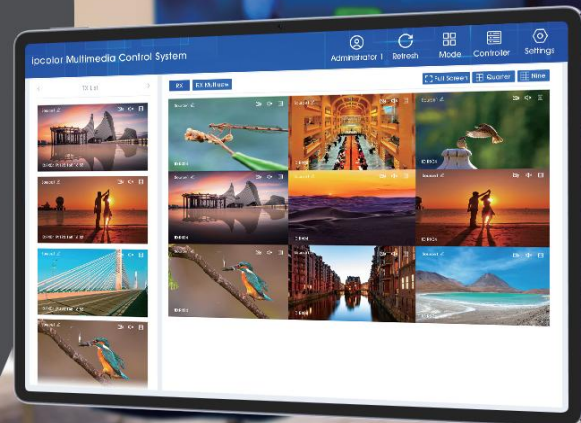

Totally Free & User-friendly iMCS APP

Ultimate Scalable and Flexible Over 1G IP Matrix/Video Wall/Multi-view/
KVM/Audio/Controller

Real-time Preview

Monitor all system devices status instantly on a single tablet dashboard screen.

Seamless Switching

Control and switching between multiple sources for uninterrupted experiences while transitioning from one presentation source to another.

Multiple Control Options

iMCS integrates bi-directional infrared, serial port control and I/O control, seamless switching between remote control of home appliances and debugging of industrial equipment.

EFFORTLESSLY CONTROL AND MANAGE YOUR VIDEO SYSTEM WITH OUR USER-FRIENDLY APP!

Available on Windows, macOS, iOS, and Android

Multiple matrix configuration

Supports one-to-one, one-to-many, and many-to-many AV over IP matrix.

Intuitive Video Wall Configuration

Choose from pre-configured video wall presets or create your own.

Intuitive Multi-view Configuration

Allows a single decoder unit to process up to 9 signals, enabling windowing, roaming, overlaying, and splicing for dynamic displays.