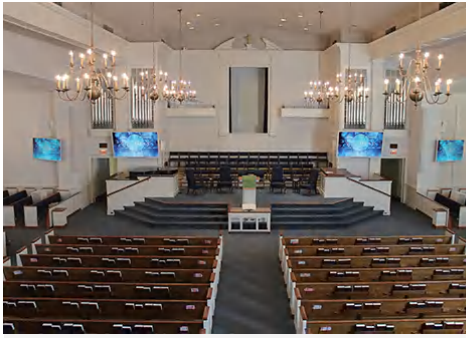

Applications

Church & House of worship