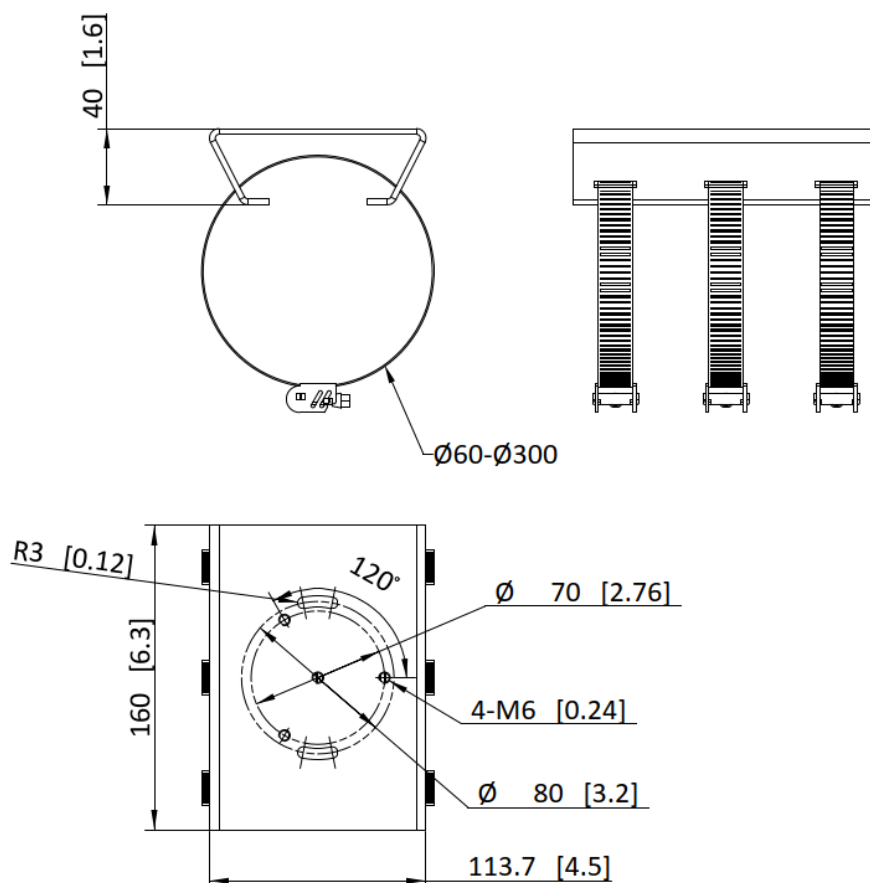

DS-1278ZJ-BJH
Hoop & Bracket

- Cross bar mounting bracket
- Galvanized steel sheet and steel material with surface spray treatment
- Can be used for radar, supplemental light and new housing traffic unit
- Color: grey

▪ **Specification**

Parameters	
Dimension	Diameter: 60-300 mm
Weight	0.93 Kg
Appearance	grey
Material	Galvanized steel sheet and Steel(316&304)

▪ **Available Model**

DS-1278ZJ-BJH/HG/316/60-300mm

▪ **Dimension**

L x W x H: 160 mm x 113.7mm x 40 mm (6.3 x 4.5 x 1.6)

Camera Mounting Hole[mm]	Camera Mounting Hole[inch]
4-M6	4-M0.24

Unit: mm [inch]

SCALE | 1:1

▪ **Accessory**

DS-TL2002CI

iDS-TCV900-BI/MD/25

iDS-TCM404-GI