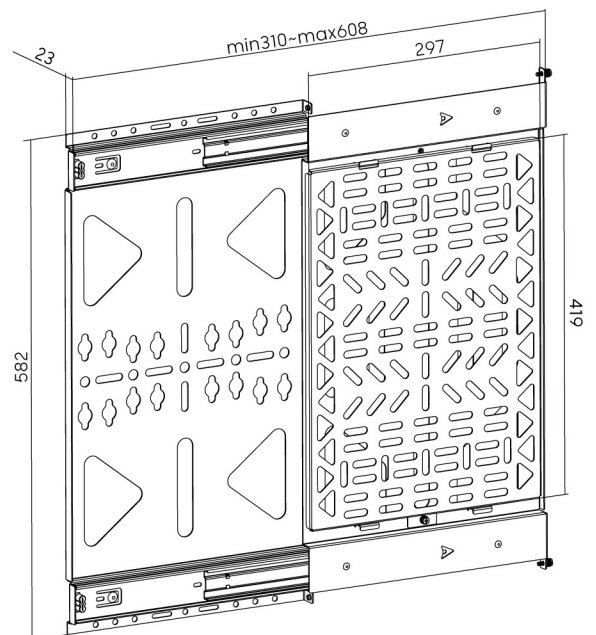

APM-10-01

Sliding AV Storage Panel

Two Mounting Options

✓ Wall Mount

✓ Rail Mount

(Compatible with LUMI's LVS02 Series Video Wall Carts / LVC03 Series TV Ceiling Mounts / LVW10 Series Menu Board Mounts)

Left/Right Side Installation

Dimensions (mm)

APM-10-01

Dimensions	608x23x582mm (23.9"x0.91"x22.9")
Weight Capacity	10kg (22lbs)
Material	Steel