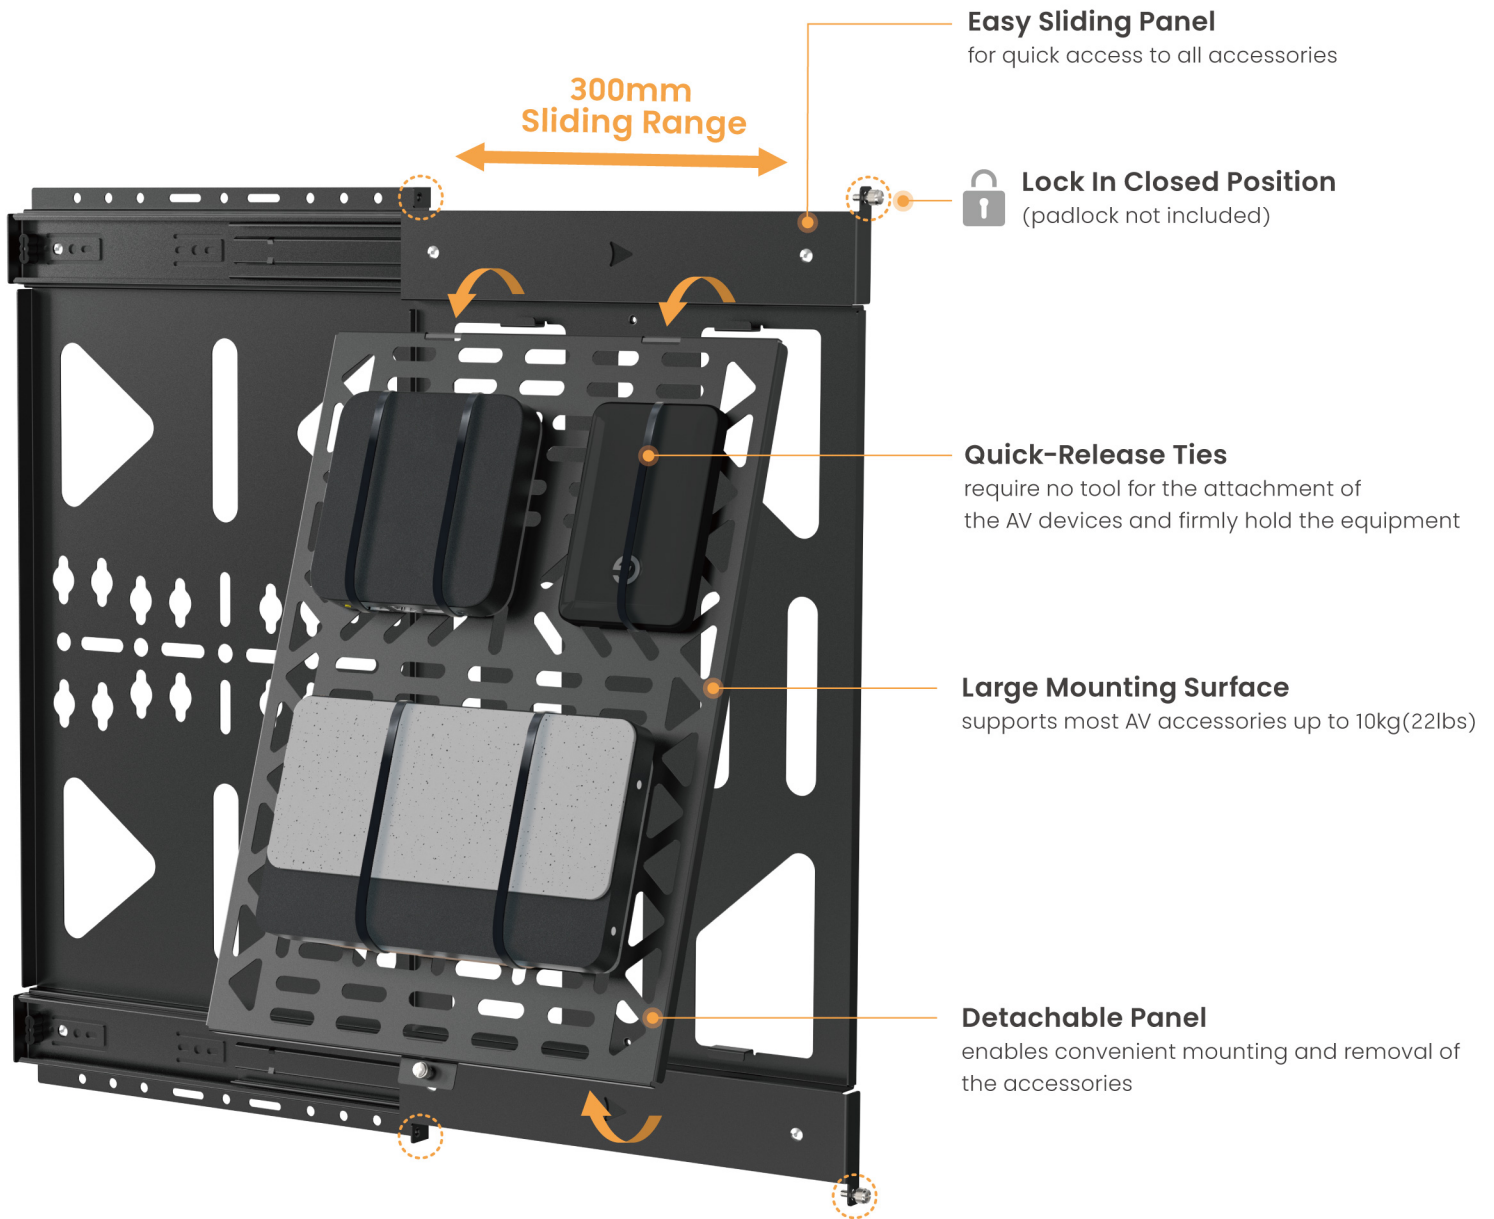

APM-10-01

Sliding AV Storage Panel

Two Mounting Options

✓ Wall Mount

✓ Rail Mount

(Compatible with LUMI's LVS02 Series Video Wall Carts / LVC03 Series TV Ceiling Mounts / LVW10 Series Menu Board Mounts)

Left/Right Side Installation

Dimensions (mm)

APM-10-01

Dimensions	608x23x582mm (23.9"x0.91"x22.9")
Weight Capacity	10kg (22lbs)
Material	Steel