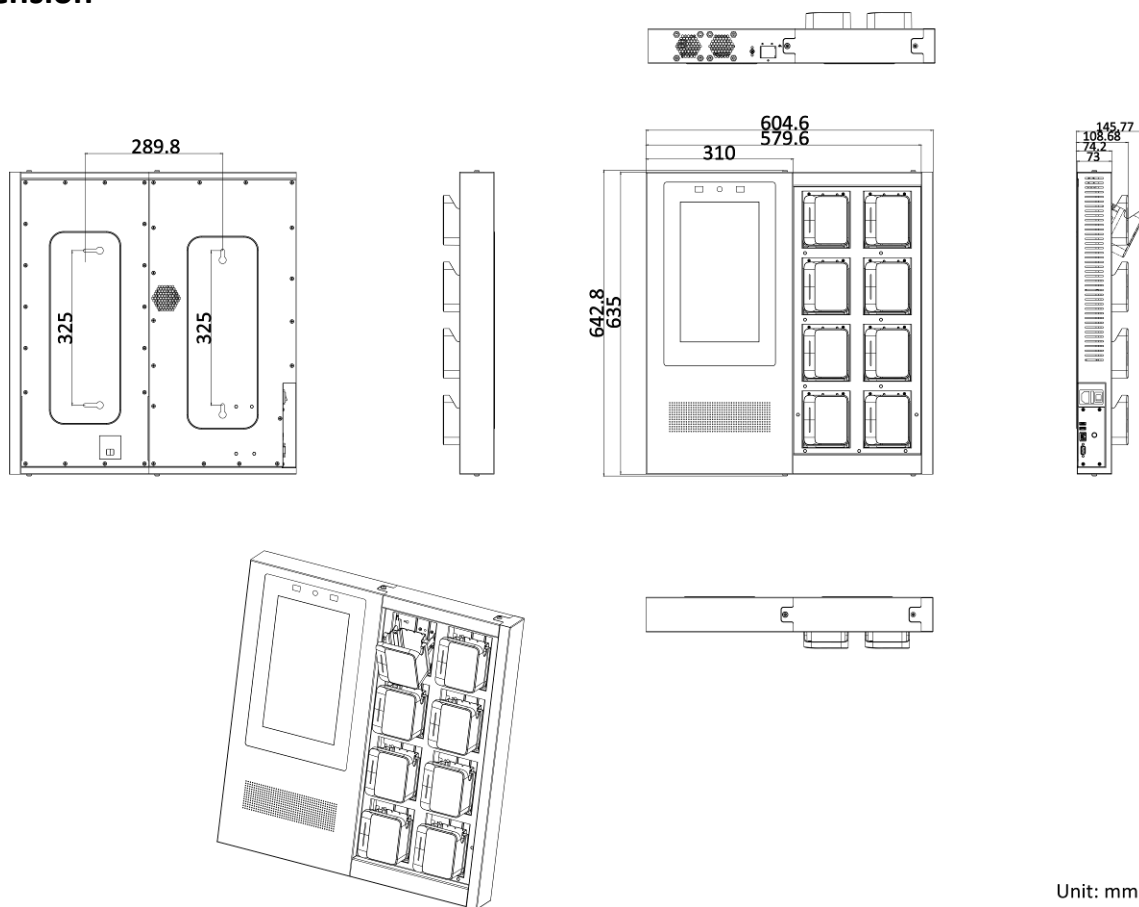

▪ **Dimension**

Unit: mm

Accessory

▪ **Optional**

DS-MH1601 Dockstation Desktop Bracket	DS-MH1901 Dockstation Mount Bracket	DS-MH1902 Dockstation Mount Bracket	DS-MH1602 Dockstation Mobile Bracket	DS-MDS003-E 8 Ports Dock Station Expansion Unit

Headquarters

No.555 Qianmo Road, Binjiang District,
Hangzhou 310051, China
T +86-571-8807-5998
www.hikvision.com

Follow us on social media to get the latest product and solution information.