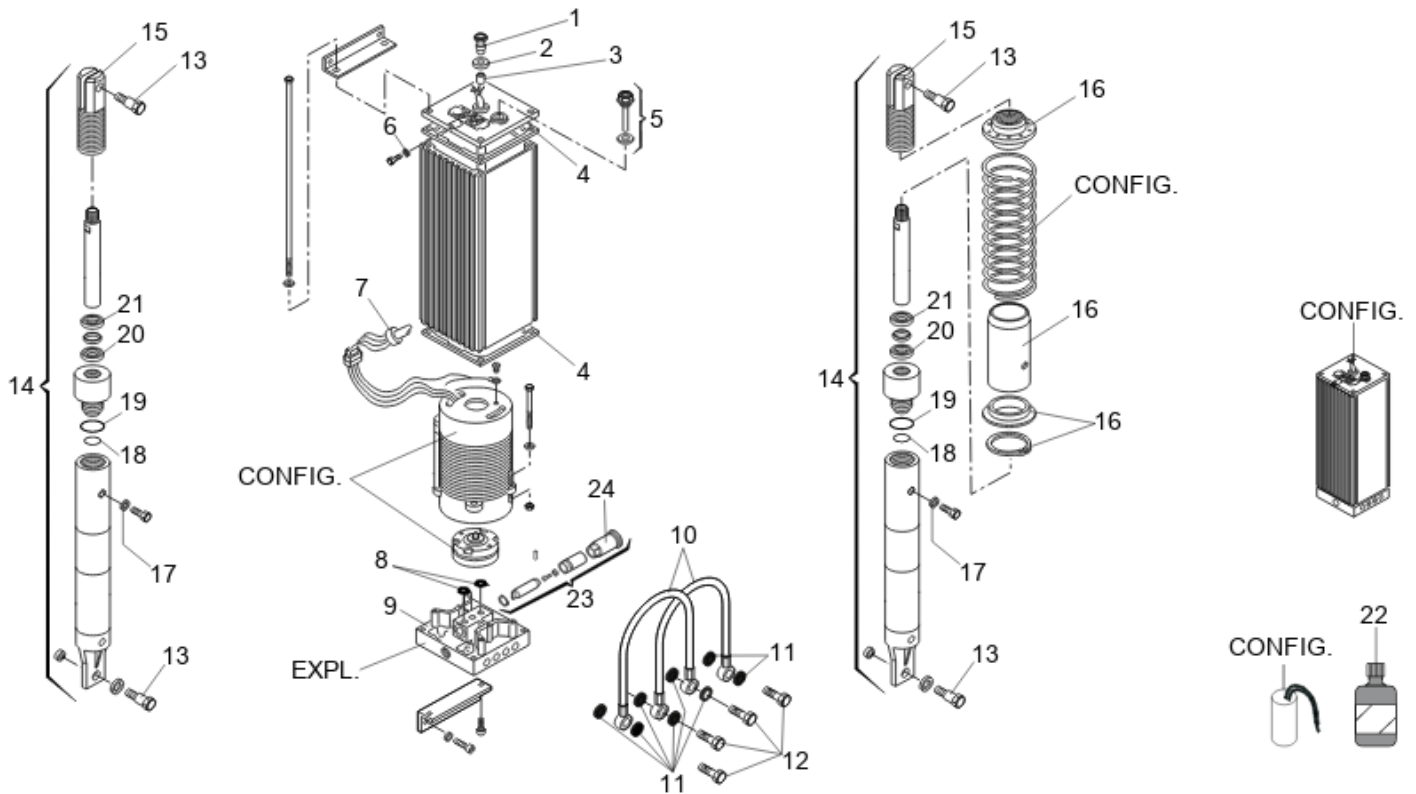

620 RAP 2

| Pos. | Code | EAN | Quantity | Replacement code | Description | Salable |
|------|------------|---------------|----------|------------------|--|---------|
| 1 | 7109095 | 8055195022957 | 1 | | CABLE GLAND | yes |
| 2 | 7043355 | 8055195022131 | 1 | | CABLE GLAND RING | yes |
| 3 | 7099245 | 8055195022841 | 1 | | STRAIN RELIEF GASKET | yes |
| 4 | 7099315 | 8055195022858 | 2 | | G.D.O. 590 FLAT GASKET | yes |
| 5 | 7112065 | 8055195023084 | 1 | | Oil level plug with level indicator | yes |
| 6 | 7094065 | 8055195022667 | 1 | | COPPER WASHER 7X4X1 | yes |
| 7 | 7514075 | 8055195025743 | 1 | | CABLE M.1.8 W/O MOTOR THERMAL PROTECTION | yes |
| 8 | 7090010015 | 8055195040074 | 2 | | SEAL OR 4,48X1,78 (2018) | yes |
| 9 | 4997645 | 8055195015966 | 1 | | C.T.B.DISTRIBUTION FLANGE UNIT | yes |
| 10 | 63000112 | 8055195028966 | 2 | | FLEXIBLE PIPE GROUP OCC/OCC | yes |