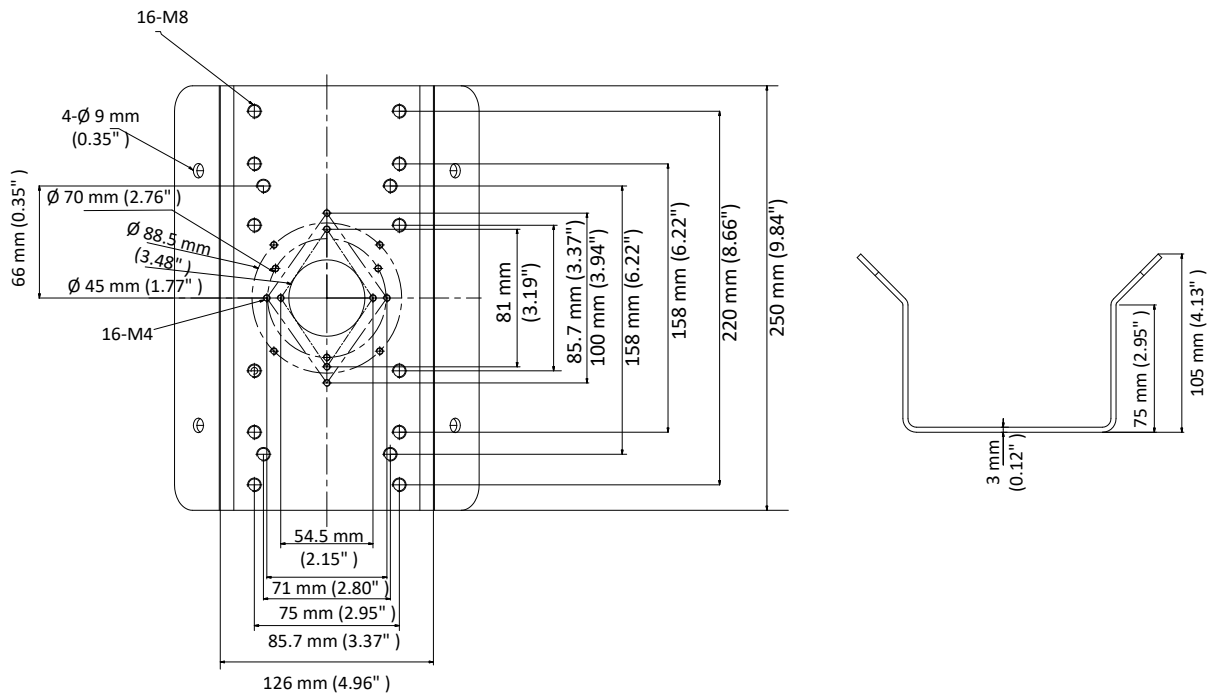

### Corner Mount

#### Dimension

#### Parameter

Model	DS-1276ZJ-SUS
Parameters	Corner Mount
Appearance	Hikvision White
Material	Stainless Steel
Dimension	126 mm × 105 mm × 250 mm (4.96" × 4.13" × 9.84")
Weight	1990 g (4.39 lb.)

#### Note

- The mount should be installed on the flat surface.
- The waterproof rubber is necessary for the outdoor application.
- The wall must be capable of supporting at least 3 times as much as the total weight of the camera, and the mount.
- The mount's maximum load capacity is 10 kg (22 lb.).