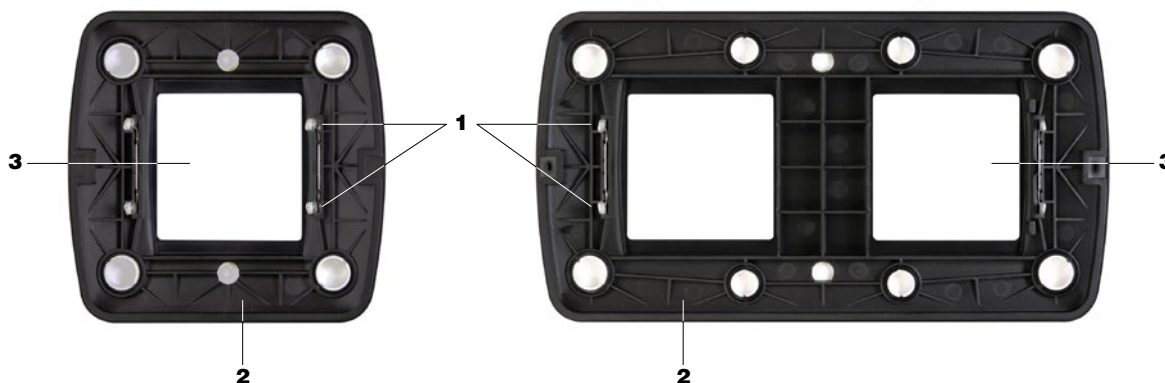

1801/BN (snow white)

1801/NE (black)

1801/PL (silver)

- EGi trim 1 module for universal box and 2" speakers EGi refs. G13U and G26U.
- These trims protect and complement any EGi wall module for universal $\varnothing 60$ mm enclosure.
- They can be combined with different series of EGi products.

1802/BN (snow white)

1802/NE (black)

1802/PL (silver)

- EGi trim 2 modules for universal box and 2" speakers EGi refs. G13U and G26U.
- These trims protect and complement any EGi wall module for universal $\varnothing 60$ mm enclosure.
- They can be combined with different series of EGi products.

1801/PL

1802/PL

ELEMENTOS

ELEMENTS

1 Garras de sujeción a chasis metálico de 60 x 60 mm.
Claws to hold a 60 x 60 mm metal chassis.

3 Hueco libre para colocación de mando o altavoz.
Free space for placement of control or speaker.

2 Embellecedor de plástico de 2 piezas ensambladas.
2 pieces assembled plastic trim.

* Acabado frontal: **180x/BN** (blanco nieve), **180x/NE** (negro) y **180x/PL** (plata).
Front finish: **180x/BN** (snow white), **180x/NE** (black) and **180x/PL** (silver).