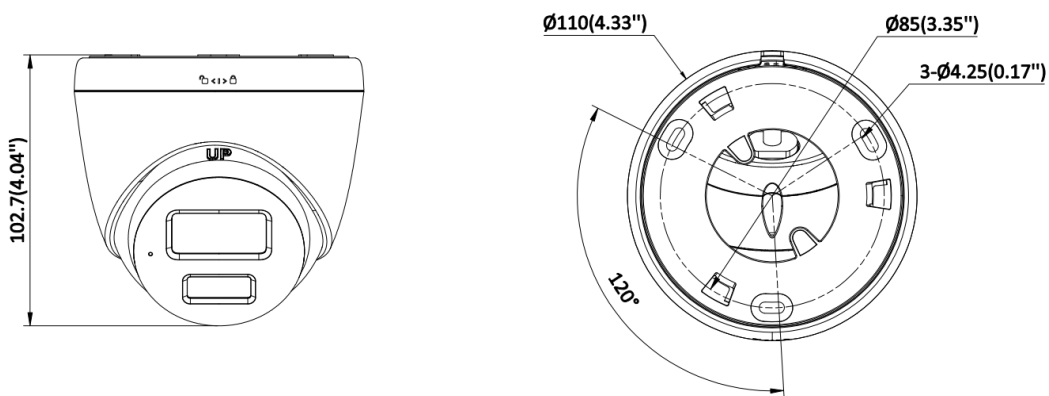

▪ Specification

Camera	
Image Sensor	2 MP CMOS
Max. Resolution	1920 (H) × 1080 (V)
Min. Illumination	0.01 Lux @(F1.6, AGC ON), 0 Lux with White Light
Shutter Time	PAL: 1/12.5 s to 1/50,000 s, NTSC: 1/15 s to 1/50,000 s
Day & Night	ICR
Angle Adjustment	Pan: 0° to 360°, Tilt: 0° to 75°, Rotate: 0° to 360°
Signal System	PAL/NTSC
Lens	
Lens Type	2.8 mm, 3.6 mm fixed lens
Focal Length & FOV	2.8 mm, horizontal FOV: 105°, vertical FOV: 59°, diagonal FOV: 127°; 3.6 mm, horizontal FOV: 87°, vertical FOV: 46°, diagonal FOV: 105°
Lens Mount	M12
Microphone	
Pickup Distance	In a radius of up to 5 m
Amount	1
Speaker	
Rated Power	2 W
Speaker Range	In a radius of up to 5 m
Illuminator	
Supplement Light Type	IR, White Light
Supplement Light Range	IR: Up to 40 m, White Light: Up to 40 m
Image	
Image Settings	Anti-banding, Brightness, Sharpness, Smart IR
Frame Rate	TVI: 1080p @25 fps/30 fps
Day/Night Mode	Auto/Color/BW (Black and White)
Wide Dynamic Range (WDR)	Digital WDR
Image Enhancement	DWDR, BLC, HLC, Global, HLS
Noise Reduction	2D DNR
White Balance	Auto, Manual
Audio	
Audio Function	Echo cancellation, AI Noise Reduction, Automatic Gain Control
Interface	
Video Output	1 HD analog output
General	
Power	12 VDC ± 25%, max. 7.5 W

Material	Main body: Metal; Enclosure: Plastic
Dimension	Ø110 mm × 102.7 mm (Ø4.33" × 4.04")
Weight	Approx. 365 g (0.80 lb.)
Operating Condition	-40 °C to 60 °C (-40 °F to 140 °F). Humidity 90% or less (non-condensing)
Communication	HIKVISION-C
Language	English
Approval	
Protection	IP67

▪ Available Model

THC-T227-LTS(2.8mm)

THC-T227-LTS(3.6mm)

▪ Dimension

Unit:mm

▪ Accessory

▪ Optional

DS-1272ZJ-110-TRS Wall mount	DS-1275ZJ-SUS Vertical pole mount	DS-1276ZJ-SUS Corner mount	DS-1280ZJ-S Junction box	DS-1281ZJ-S Inclined ceiling mount